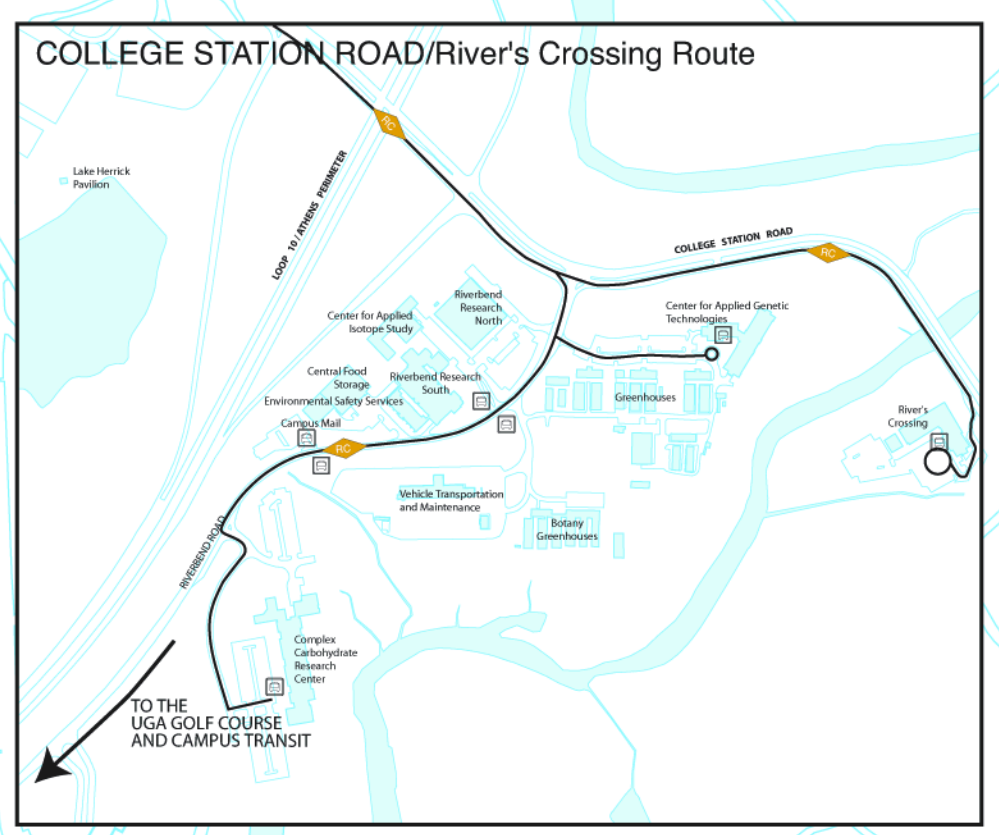

UGA Campus Bus Routes Map

BUS ROUTES AND STOPS			
Route	Color	Route	Color
Ag Hill	AG	North/South	NS
East Campus Express	ECX	Orbit	O
East/West	EW	River's Crossing	RC
Family Housing	FH	Russell Hall	RH
Milledge Avenue	M	Weekender	WE
Bus Route travels in both directions	↔	Bus Route travels in direction of arrow	→
Bus Stops			

Athens Transit
Routes and Numbers identified by **25**
For Further Information about these routes Call Athens Transit at 613-3430